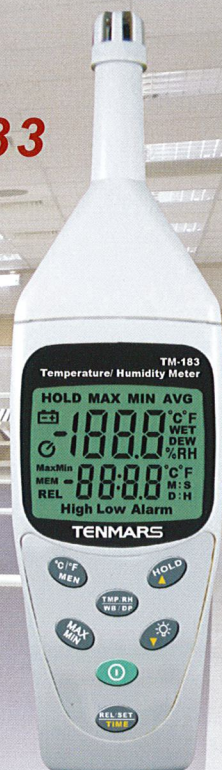

TM-181

TM-183

Temperature & Humidity sensor

Maintenance , Utility ,
Technicians and
HVAC-SERVICE

- Dual LCD display: The maximum value on the primary display is 1999. The maximum value on secondary display is 9999.
- Backlit function, compact and light weight(165g).
- 200 records storage capacity.(TM-183)
- Auto power off with disable function.
- Low battery indication.

SPECIFICATIONS

Model	TM-181	TM-183
Rel(relative)	✓	✓
Auto power off	✓	✓
Max / Min	✓	✓
Max / Min / Avg		✓
Hold	✓	✓
Alarm	✓	✓
Backlit	✓	✓
Dew Point		✓
Wet Bulb		✓
Stores up to 200 readings		✓
Humidity range	1~99%RH	
Accuracy	± 2.5% for 30%~80% ± 3.0% for 20%~29.9% and 80.1%~89.9%, ± 5% for 1%~19.9% and 90.1%~99.9%.	
Temperature range	-20°C~60°C (-4°F~140°F)	
Accuracy	± 0.8°C, ±1.5°F	
Resolution	0.1°C / 0.1°F ; 0.1% RH.	
Size	200*56*38mm(L*W*H)	
Weight	165g	